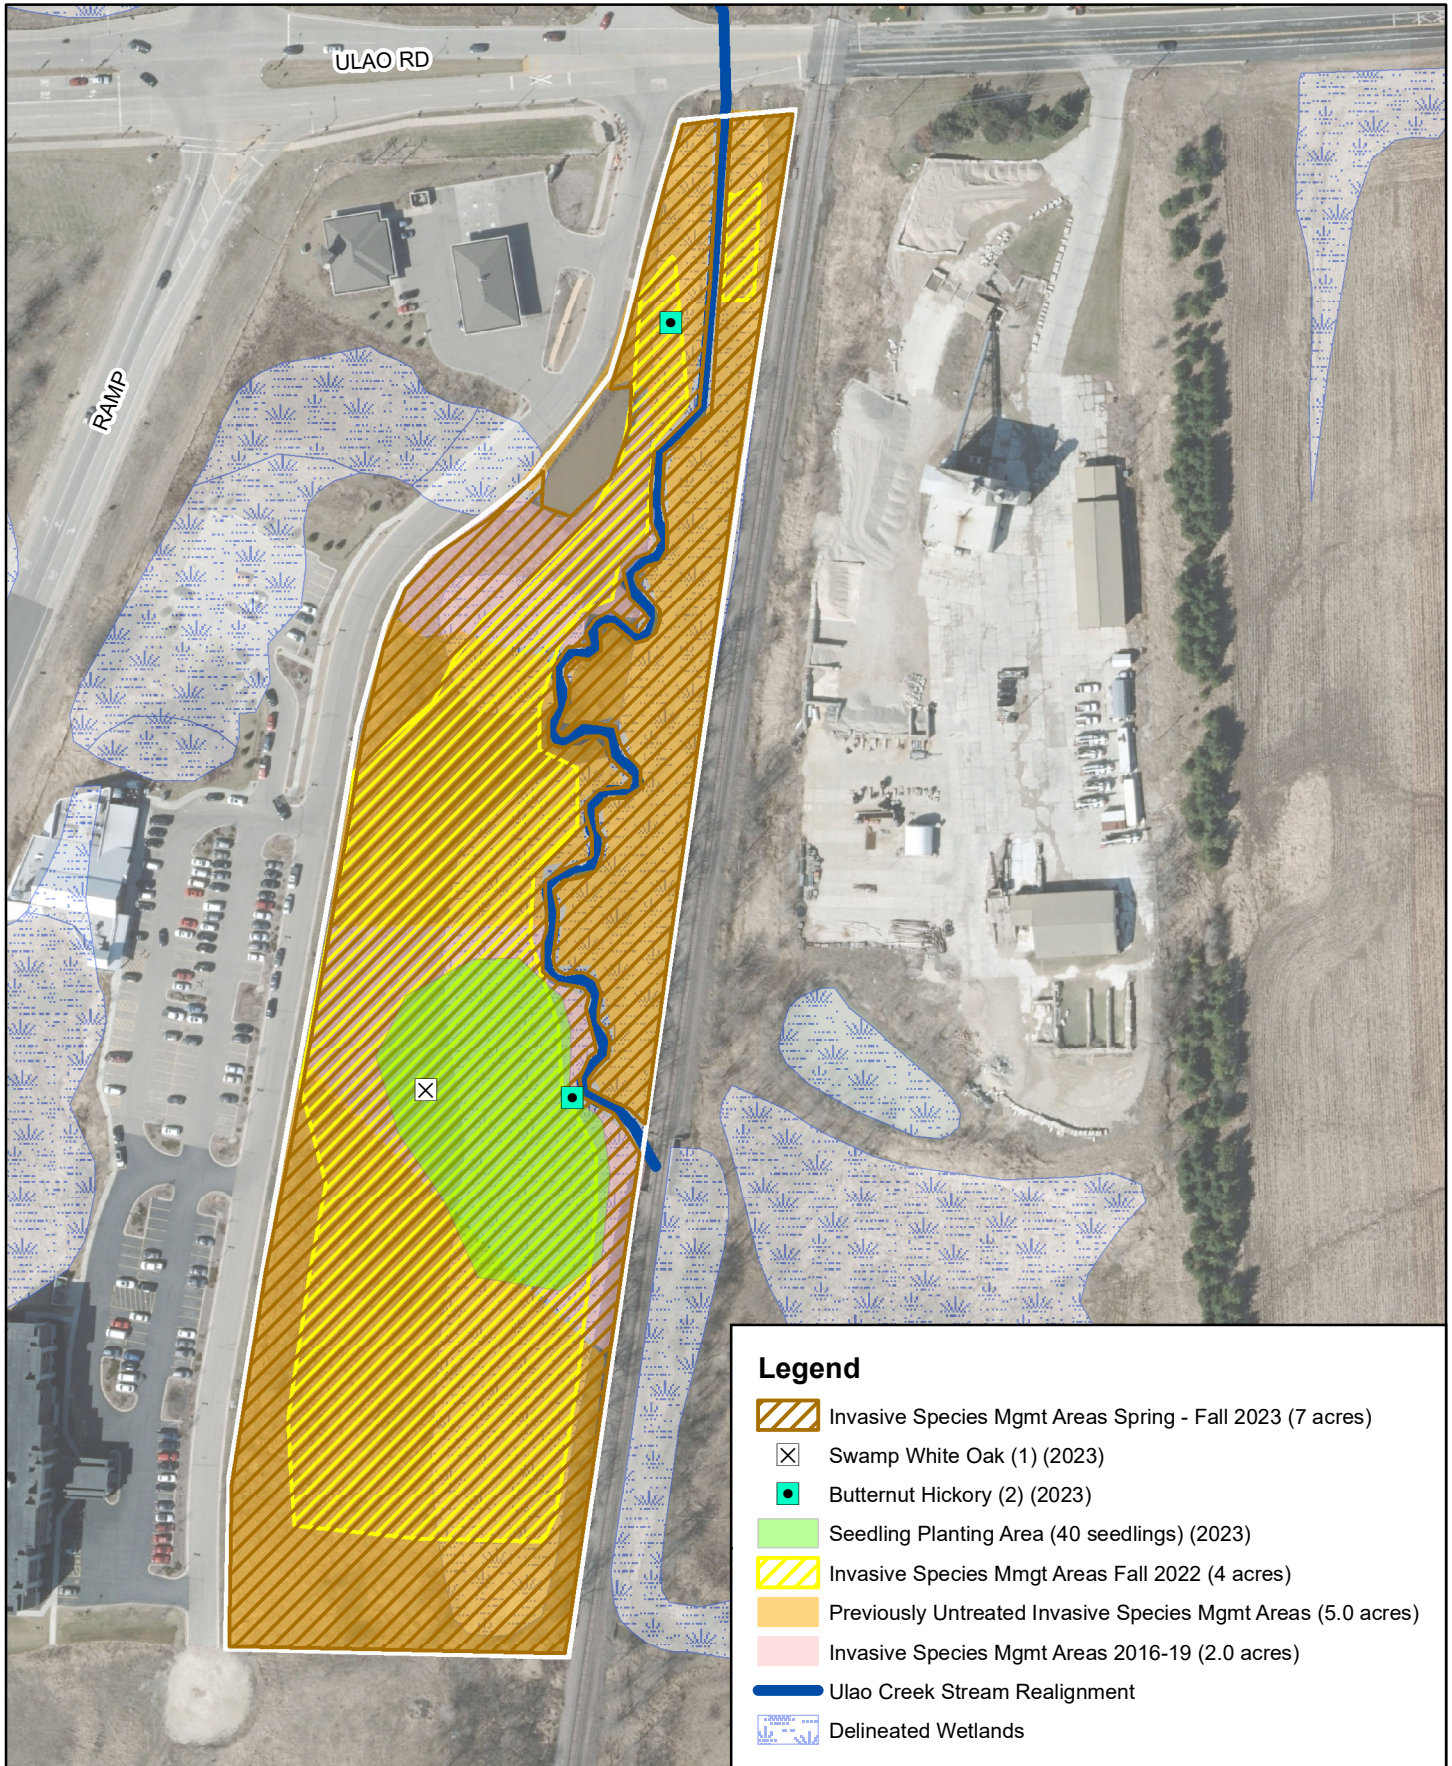

# 2022 - 2024 USFS/SEWISC Cooperative Weed Management Areas Grant Ulaio Creek Nature Preserve County Park

Map Produced By: Ozaoukee County  
Planning and Parks Department  
1/9/2024